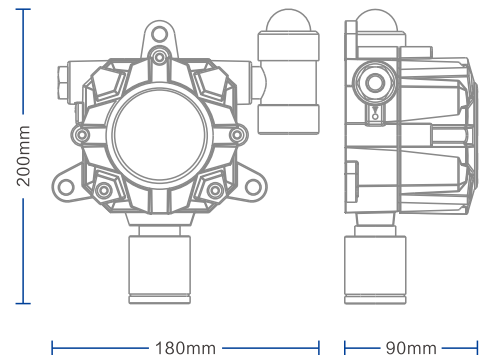

II 2 G Ex d IIC T6 Gb / II 2 D Ex tb IP65 T80°C Db

SIL  FC RoHS CE

K-G60

Remote Fixed Gas Detector

Remote operation

Full software calibration function

Multi-signal output

Chinese-English switching

Independent air chamber

K-G60 Remote Control Fixed Gas Detector

This intelligent gas detector is a fixed type of instrument that continuously monitors the concentration of flammable gas, oxygen concentration or toxic and harmful gas in the working environment.